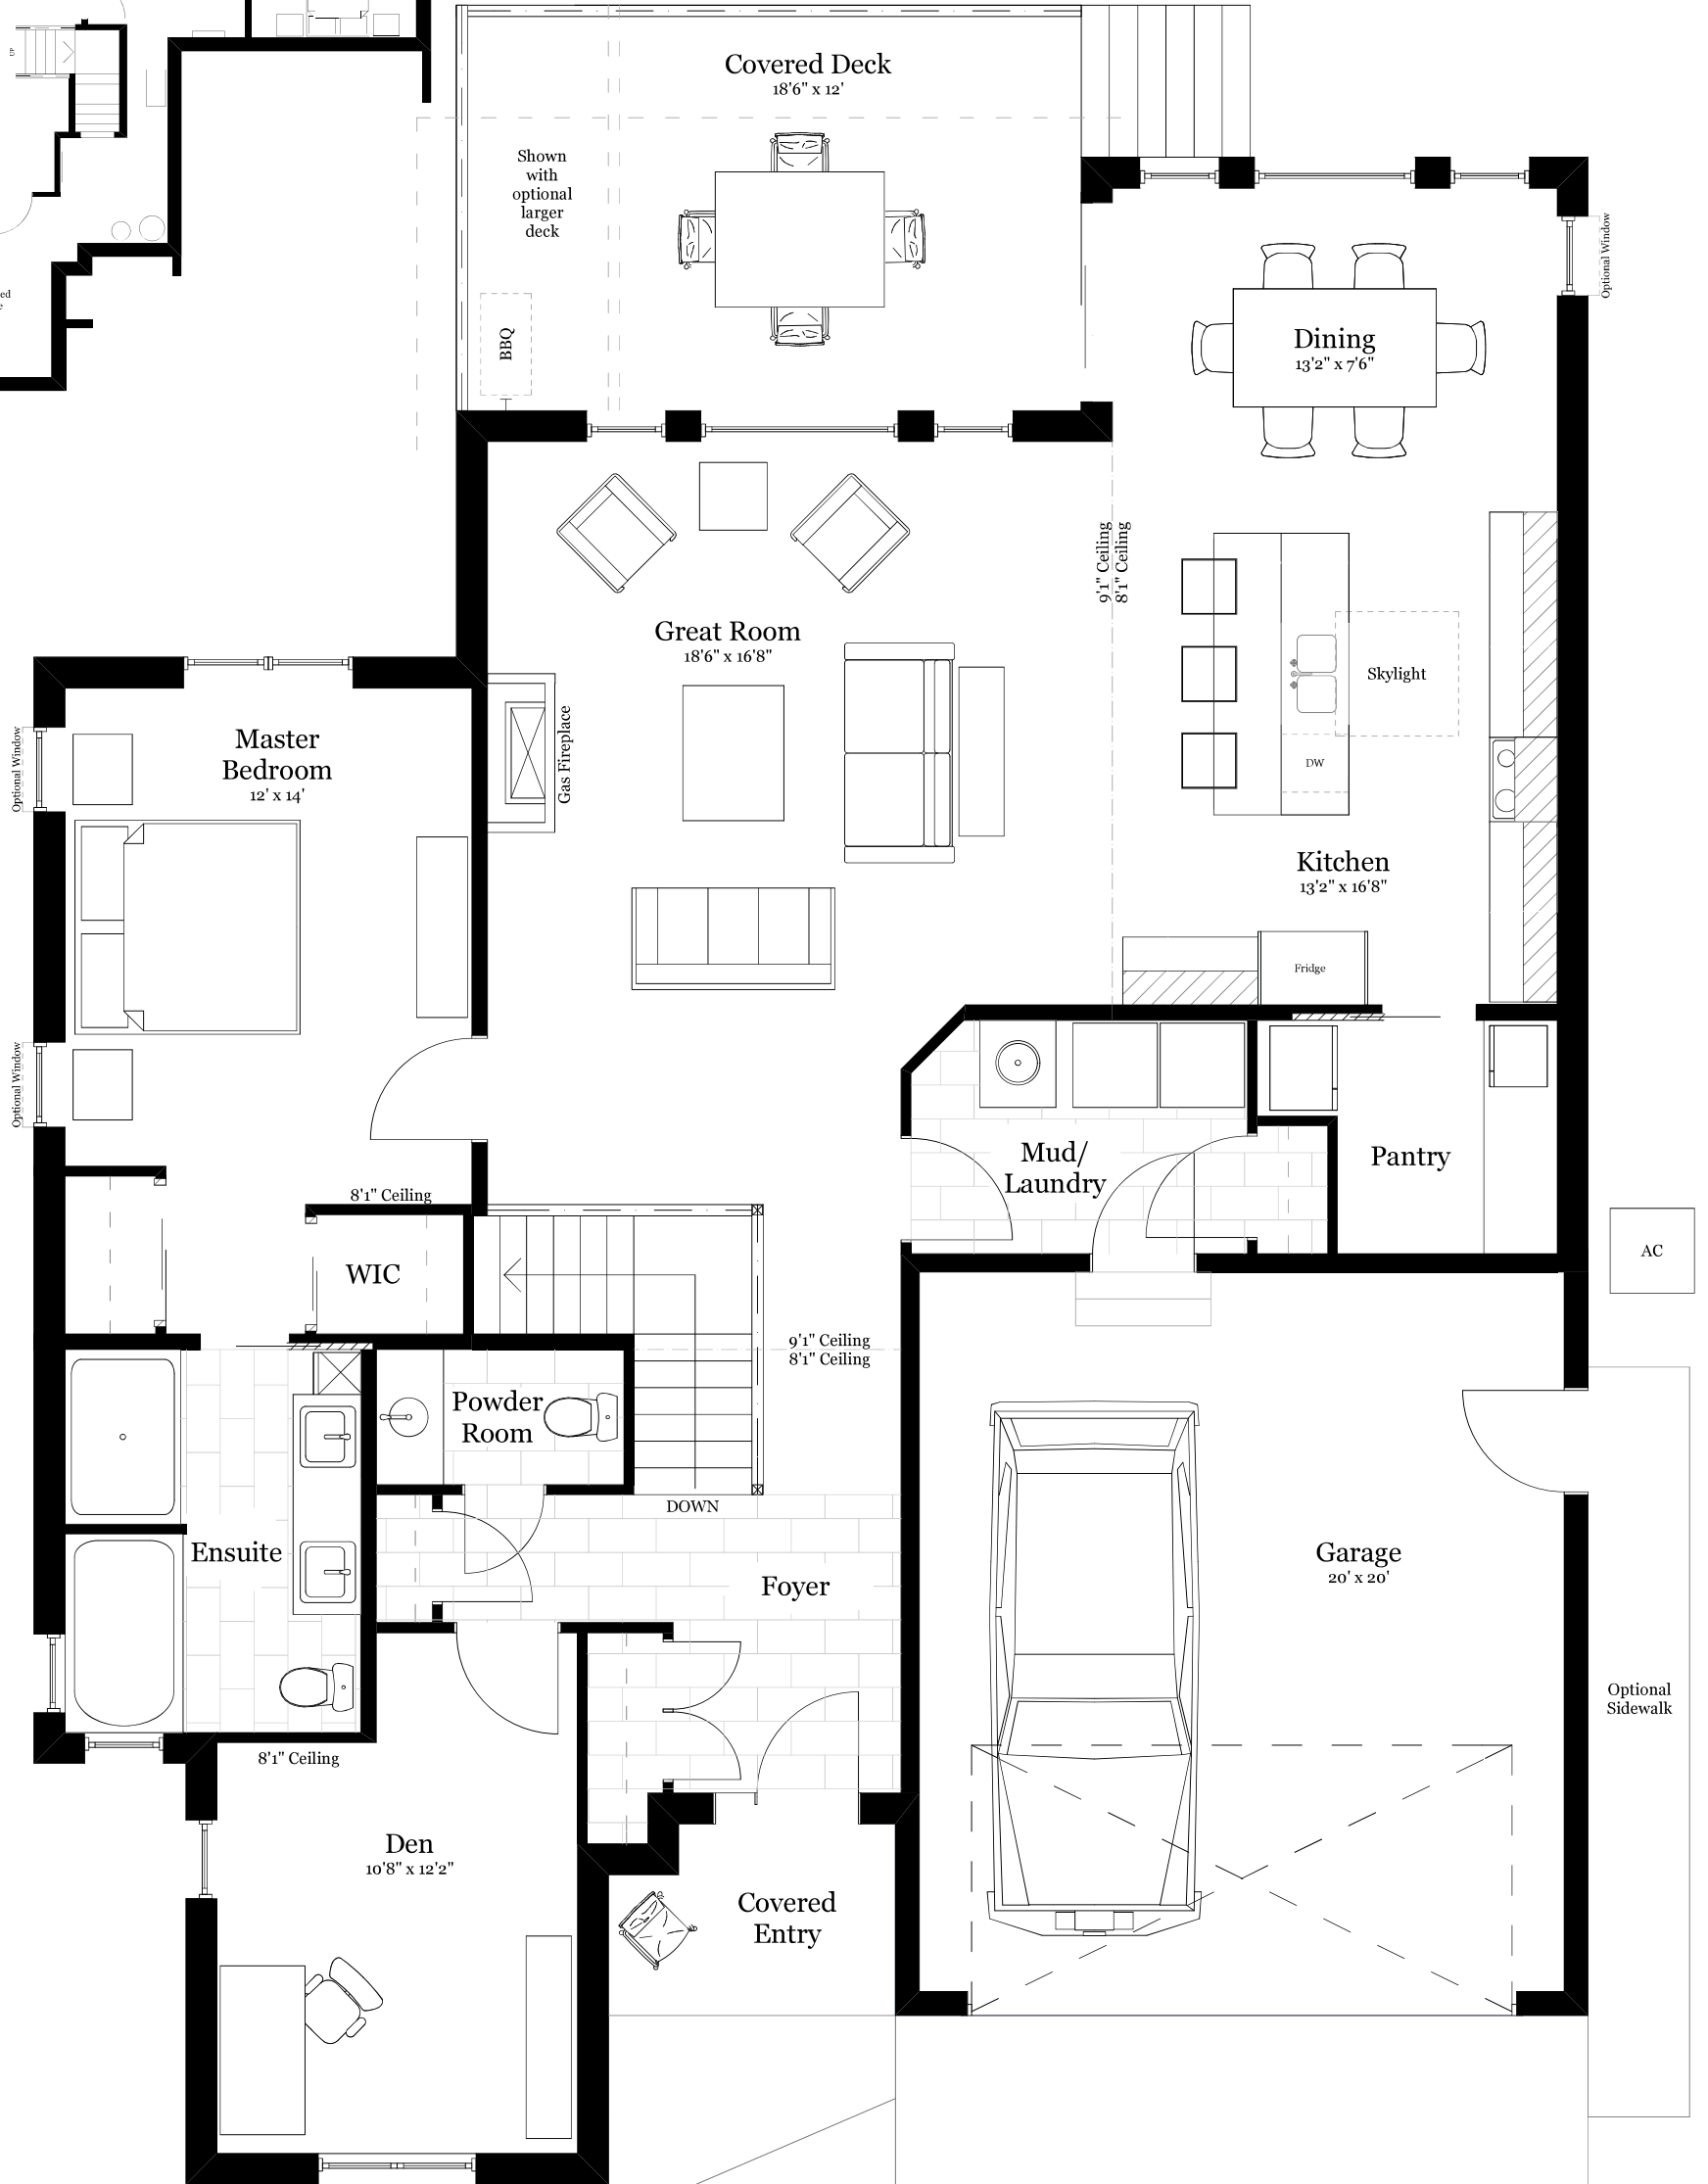

The Crimson Maple

Shown with 8' / 9' Ceiling Combo

Full Basement
1750 sqft

Optional Finished Basement Area
1295 sqft

Main Floor Plan

Optional 9ft/10ft ceilings available

The **Crimson Maple**

Full Basement
1750 sqft